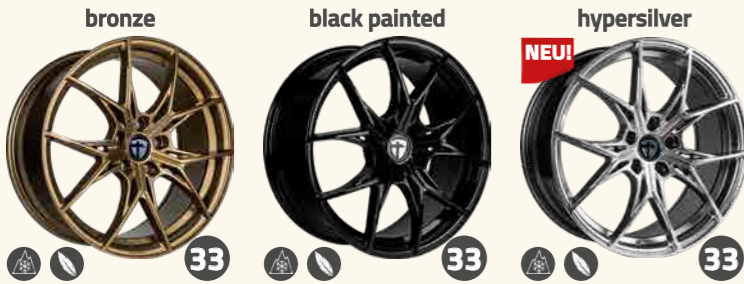

TOMASON | FELGEN

NEU! TN31

NEU! TN30

NEU! TN Offroad II

TN20 NEW

TN19

TN18

black painted

bright silver

TN29 Superlight

TOMASON

DIE FELGE AUSM POTT.

tomason.de | tomason-shop.de

TN16

TN1 Flow

TN28 Flow